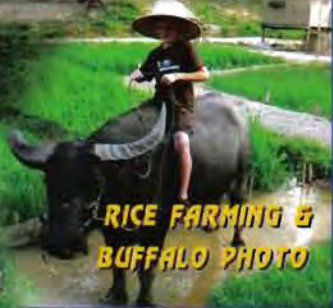

RAFTING SAFARI ADVENTURE

2 IN 1

**Adult : 2,000 B
Child : 1,600 B**

ATV

RAFTING & TREKKING

OX-CART RIDING

RICE FARMING & BUFFALO PHOTO

ELEPHANT TREKKING

2 IN 1 INCLUDES

8:00 AM - 3:00 PM

- ★ HOTEL TRANSFERS
- ★ INSURANCE
- ★ OX-CART RIDING
- ★ RICE FARMING & BUFFALO PHOTO
- ★ PROFESSIONAL GUIDE
- ★ ELEPHANT TRAKKING
- ★ DELICIOUS RIVERSIDE LUNCH
- ★ FRESH FRUIT, TEA, COFFEE
- ★ ATV SPORT
- ★ WHITE WATER RAFTING

NOTE : BRING TOWEL, SWIMWEAR & A SENSE OF ADVENTURE!

RAFTING SAFARI ADVENTURE

WHITE-WATER-RAFTING

ATV

OX-CART RIDING

RICE FARMING & BUFFALO PHOTO

ELEPHANT TREKKING

For more details

ATV

OX-CART RIDING

BUFFALO PHOTO

ELEPHANT TREKKING

WHITE-WATER-RAFTING

TOUR INCLUDES

8:00 AM - 4:30 PM

- ★ HOTEL TRANSFERS
- ★ INSURANCE
- ★ OX-CART RIDING
- ★ RICE FARMING & BUFFALO PHOTO
- ★ PROFESSIONAL GUIDE
- ★ TONPARIWAT WILDLIFE
- ★ SANCTUARY
- ★ 4 x 4 JEEP SAFARI
- ★ ELEPHANT TRAKKING
- ★ ELEPHANT SHOW
- ★ JUNGLE WALK & WATERFALL
- ★ RIVERSIDE LUNCH
- ★ FRESH FRUIT, TEA, COFFEE
- ★ ATV SPORT
- ★ WHITE WATER RAFTING
- ★ GUARANTEED GOOD TIME!