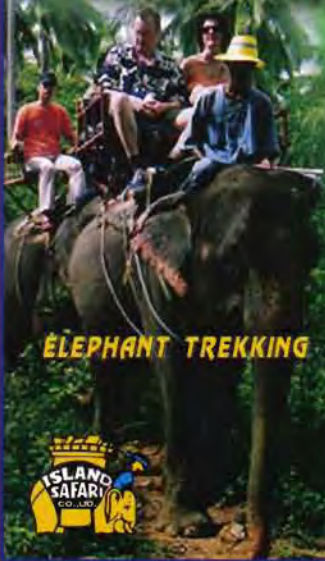

RAFTING SAFARI ADVENTURE

2 IN 1

**Adult : 2,000 B
Child : 1,600 B**

ATV

RAFTING & TREKKING

OX-CART RIDING

RICE FARMING & BUFFALO PHOTO

ELEPHANT TREKKING

2 IN 1 INCLUDES

8:00 AM - 3:00 PM

- ★ HOTEL TRANSFERS
- ★ INSURANCE
- ★ OX-CART RIDING
- ★ RICE FARMING & BUFFALO PHOTO
- ★ PROFESSIONAL GUIDE
- ★ ELEPHANT TRAKKING
- ★ DELICIOUS RIVERSIDE LUNCH
- ★ FRESH FRUIT, TEA, COFFEE
- ★ ATV SPORT
- ★ WHITE WATER RAFTING

NOTE : BRING TOWEL, SWIMWEAR & A SENSE OF ADVENTURE!

RAFTING SAFARI ADVENTURE

WHITE-WATER-RAFTING

ATV

OX-CART RIDING

RICE FARMING & BUFFALO PHOTO

ELEPHANT TREKKING

For more details

ATV

OX-CART RIDING

BUFFALO PHOTO

ELEPHANT TREKKING

WHITE-WATER-RAFTING

TOUR INCLUDES

8:00 AM - 4:30 PM

- ★ HOTEL TRANSFERS
- ★ INSURANCE
- ★ OX-CART RIDING
- ★ RICE FARMING & BUFFALO PHOTO
- ★ PROFESSIONAL GUIDE
- ★ TONPARIWAT WILDLIFE
- ★ SANCTUARY
- ★ 4 x 4 JEEP SAFARI
- ★ ELEPHANT TRAKKING
- ★ ELEPHANT SHOW
- ★ JUNGLE WALK & WATERFALL
- ★ RIVERSIDE LUNCH
- ★ FRESH FRUIT, TEA, COFFEE
- ★ ATV SPORT
- ★ WHITE WATER RAFTING
- ★ GUARANTEED GOOD TIME!