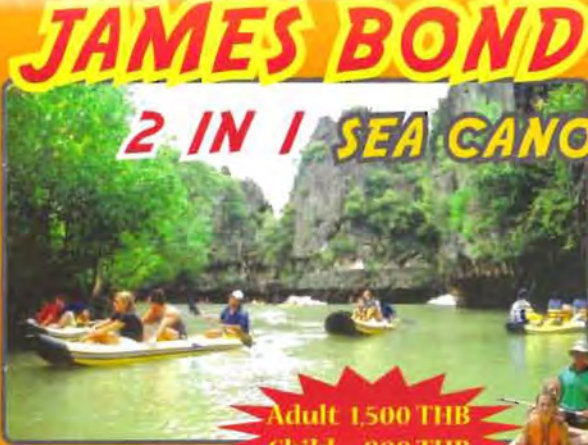

SAFARI 4 IN 1

Adult 1,800 THB
Child 900 THB

Tour Includes

- Hotel Transfer
- Professional Guide
- Elephant Show
- Ox-Cart Riding
- Rubber Trapping Demonstration
- Sight Seeing Around Phang-Nga Bay With Long Tail Boat
- Jamesbond Island
- Thai Style Lunch
- Visit Suwankeha Temple & Monkey Cave
- Accident Insurance
- Elephant Trekking
- Buffalo Photo
- Sea Canoe
- Visit Panyee Village

JAMES BOND ADVENTURE 3 IN 1

Adult 1,500 THB
Child 800 THB

Tour Includes

- Hotel Transfer
- Professional Guide
- Elephant Show
- Ox-Cart Riding
- Visit Suwankeha Temple & Monkey Cave
- Sight Seeing Around Phang-Nga Bay With Long Tail Boat
- Jamesbond Island
- Thai Style Lunch
- Accident Insurance
- Elephant Trekking
- Buffalo Photo
- Rubber Trapping
- Visit Panyee Village

JAMES BOND 2 IN 1 SEA CANOE

Adult 1,500 THB
Child 800 THB

Tour Includes

- Hotel Transfer
- Professional Guide
- Jamesbond Island
- Thai Style Lunch
- Ox-Cart Riding
- Visit Suwankeha Temple & Monkey Cave
- Accident Insurance
- Sea Canoe
- Visit Panyee Village
- Monkey & Elephant Show
- Buffalo Photo