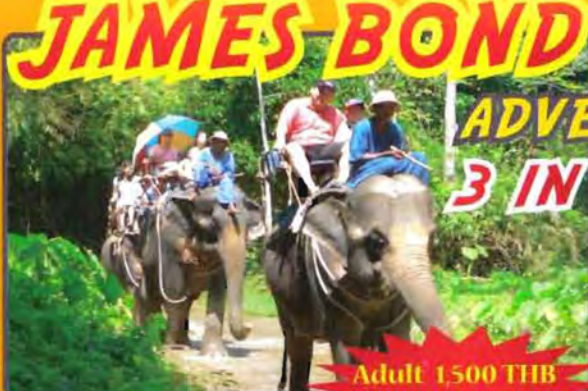

SAFARI 4 IN 1

Adult 1,800 THB
Child 900 THB

Tour Includes

- Hotel Transfer
- Professional Guide
- Elephant Show
- Ox-Cart Riding
- Rubber Trapping Demonstration
- Sight Seeing Around Phang-Nga Bay With Long Tail Boat
- Jamesbond Island
- Thai Style Lunch
- Visit Suwankeha Temple & Monkey Cave
- Accident Insurance
- Elephant Trekking
- Buffalo Photo
- Sea Canoe
- Visit Panyee Village

JAMES BOND ADVENTURE 3 IN 1

Adult 1,500 THB
Child 800 THB

Tour Includes

- Hotel Transfer
- Professional Guide
- Elephant Show
- Ox-Cart Riding
- Visit Suwankeha Temple & Monkey Cave
- Sight Seeing Around Phang-Nga Bay With Long Tail Boat
- Jamesbond Island
- Thai Style Lunch
- Accident Insurance
- Elephant Trekking
- Buffalo Photo
- Rubber Trapping
- Visit Panyee Village

JAMES BOND 2 IN 1 SEA CANOE

Adult 1,500 THB
Child 800 THB

Tour Includes

- Hotel Transfer
- Professional Guide
- Jamesbond Island
- Thai Style Lunch
- Ox-Cart Riding
- Visit Suwankeha Temple & Monkey Cave
- Accident Insurance
- Sea Canoe
- Visit Panyee Village
- Monkey & Elephant Show
- Buffalo Photo